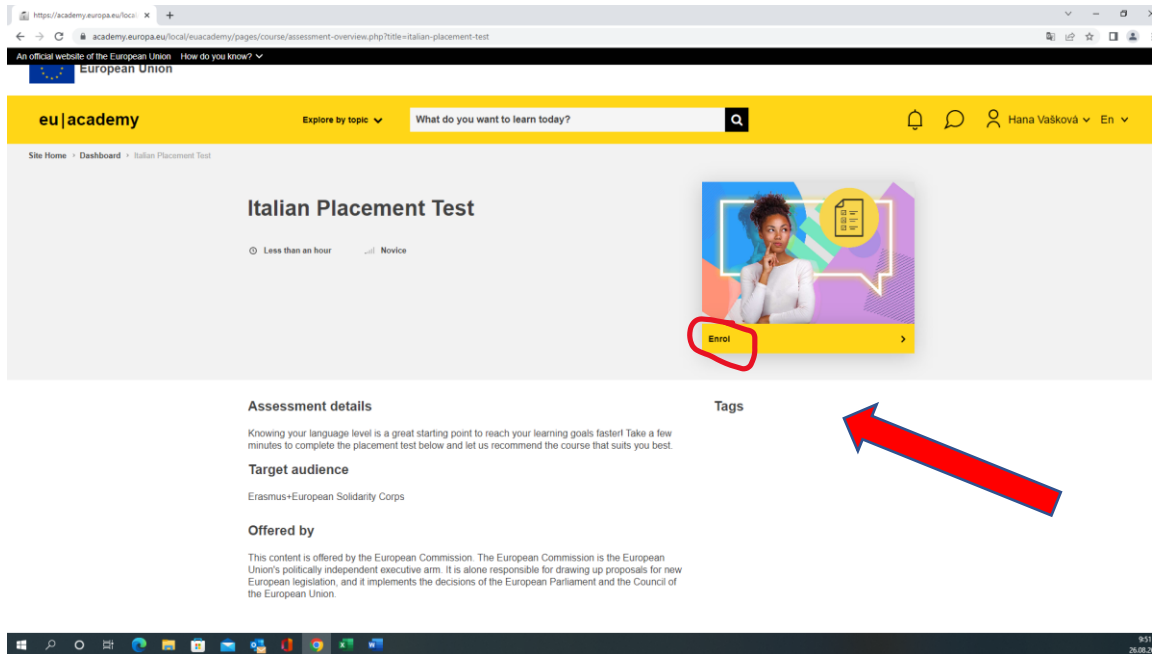

### Spotlight

Italian Placement Test  
★★★★★ (12)

79 more courses and events listed.

Language Type Curriculum Provider

Vyplňte OLS jazykový test. Poté zobrazte výsledek testu (finish review). Pořídte printscreen a zašlete mi mailem (jméno musí být viditelné!).

Pass the OLS placement test. Finish review and take a printscreen of your result, then send it to me by mail (Make sure that your name is visible!).

Start your Italian Placement Test | slovnik.cz - Multilingual Dictionaries